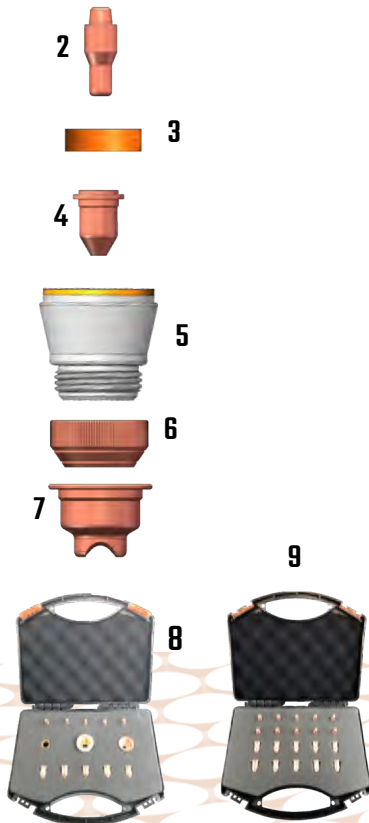

PARTS FOR PLASMA TORCH J45XC

	CODE	DESCRIPTION
1	RW001XC	J45XC TORCH HEAD
2	RW1048-03	ELECTRODE (5/PACK)
3	RW1601	SWIRL RING (1/PACK)
4	RW792-08	CUTTING NOZZLES (5/PACK)
5	RW0632-05	OUTSIDE NOZZLE
6	RW0658	SHIELD CAP
7	RW0678	DOUBLE POINTED SPACER
8	PLAK06	PLASMA KIT
9	PLAK07	PLASMA KIT (10 ELECTRODES, 10 NOZZLES)
10	RWCC45XC	CIRCLE CUTTING KIT (NOT SHOWN)